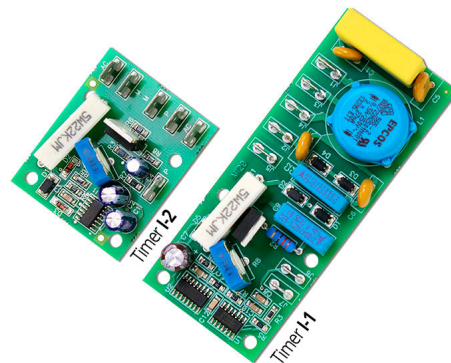

### 2 models:

**I-1** Brass group and steel milling wheels (54 mm diameter).

**I-2** Grupo de plastic y steel grinding cones.

**Micrometric adjustment** allows maximum grind adjustment.

**Adjustment limit,** in just a few seconds, the perfect grind point can be found.

**Coffee grinding adjustment.** Enables viewing of the grind selected. Made from stainless steel and laser-etched.

**250gr hopper** with fitted cover. Optional 600-g hopper.

**Electronic timer.** This means the desired amount can be supplied by activating a timer switch (opcional).

**Hopper lid and graduation knob in wood** (optional).

I-1

I-2

Timer I-2

Timer I-1