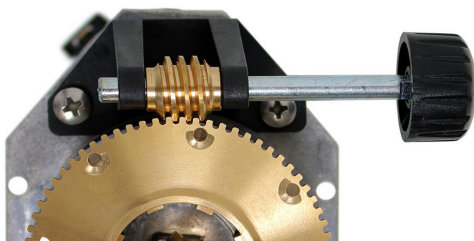

### 2 models:

**I-1** Brass group and steel milling wheels (54 mm diameter).

**I-2** Grupo de plastic y steel grinding cones.

**Micrometric adjustment** allows maximum grind adjustment.

**Adjustment limit,** in just a few seconds, the perfect grind point can be found.

**Coffee grinding adjustment.** Enables viewing of the grind selected. Made from stainless steel and laser-etched.

**250gr hopper** with fitted cover. Optional 600-g hopper.

**Electronic timer.** This means the desired amount can be supplied by activating a timer switch (opcional).

**Hopper lid and graduation knob in wood** (optional).

I-1

I-2

Timer I-2

Timer I-1