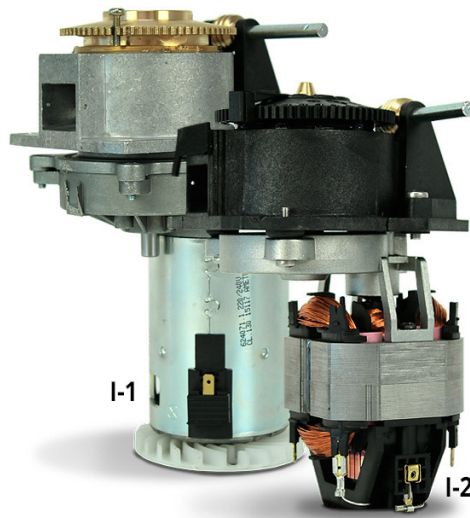

MAIN FEATURES

Aluminium body. Polishing each part by hand, one by one or treated with a high-quality varnish (the same coating as used in Formula 1 and on boats), with a range of 3 colours textured matte.

The milling equipment is made from special tempered steel. The same steel as used in professional high-performance coffee grinders. Service life: 600 kg.

2 models:

I-1 Brass group and steel milling wheels (54 mm diameter).

I-2 Grupo de plastic y steel grinding cones.

Micrometric adjustment allows maximum grind adjustment.

Adjustment limit, in just a few seconds, the perfect grind point can be found.

Coffee grinding adjustment. Enables viewing of the grind selected. Made from stainless steel and laser-etched.

250gr hopper with fitted cover. Optional 600-g hopper.

Electronic timer. This means the desired amount can be supplied by activating a timer switch (opcional).

Hopper lid and graduation knob in wood (optional).

I-1

I-2